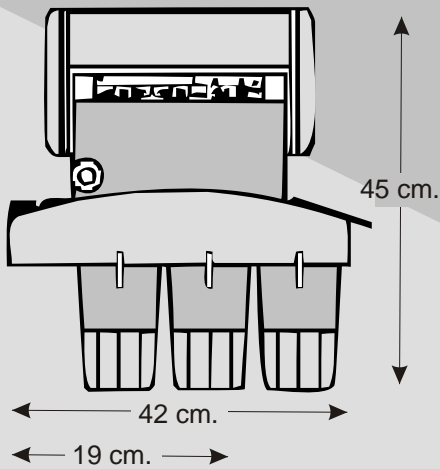

## Size / Dimensions

Wall Mounted

Safe Light Window

Adjustable Developing Time

**HEALIX MEDICO**

53, Empire Building, 1st Floor, 146-Dr. D.N. Road,  
Opp C.S.T (V.T) Railway Station, Mumbai 400001  
Telephone: 022 22074530, 022 56821108, 09892216631, 09323468454  
Fax: 0250 2390583, Email: avichem@vsnl.com